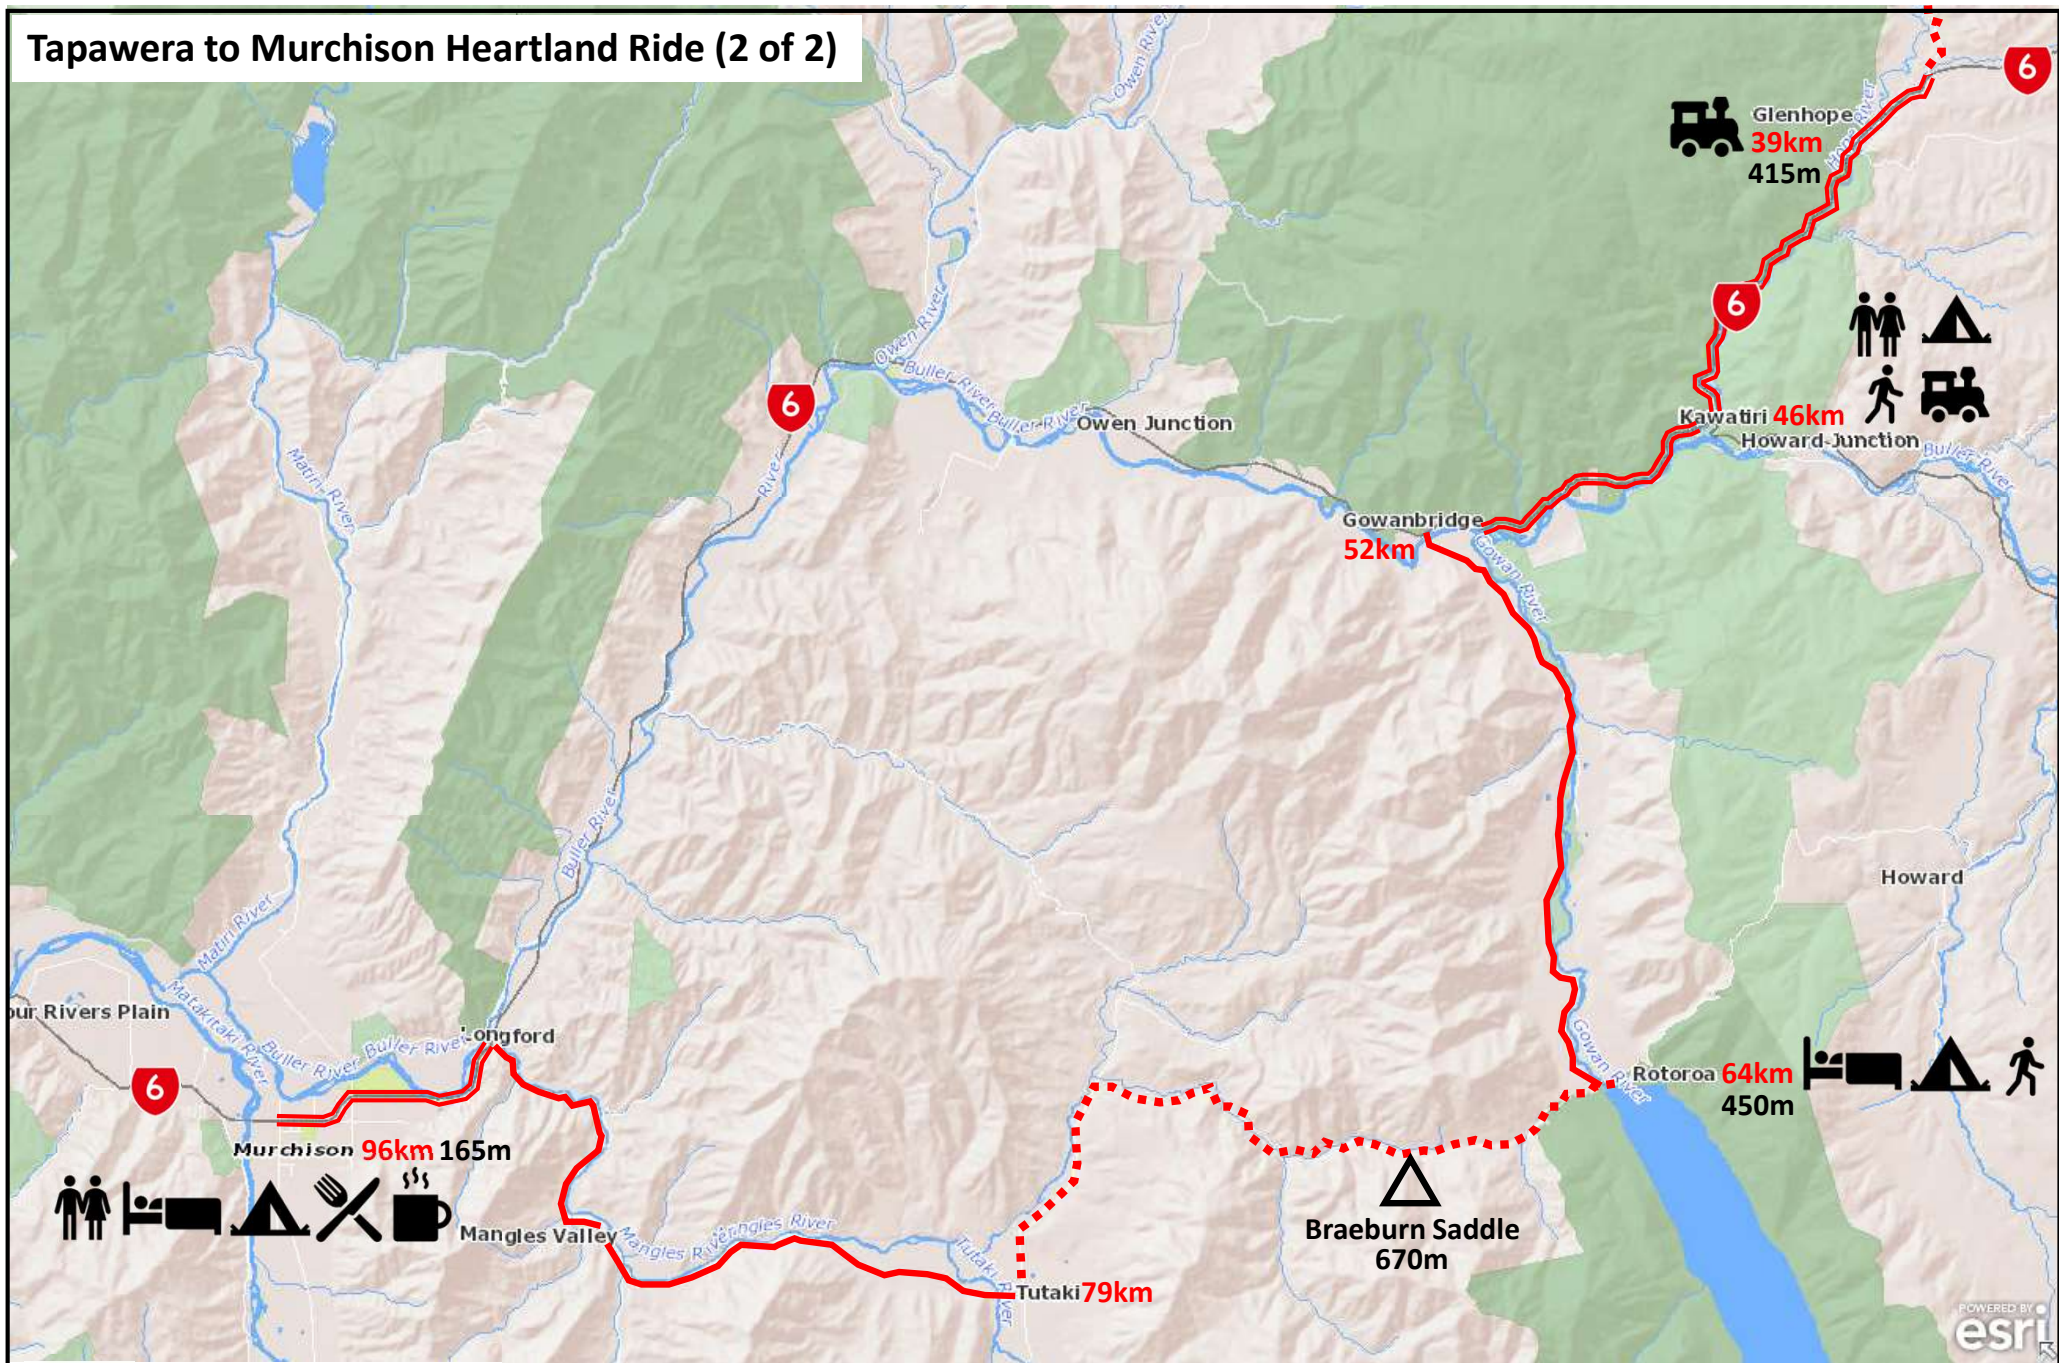

# Tapawera to Murchison Heartland Ride (1 of 2)

-  Motel/Hotel/B&B
-  Food/Restaurant
-  Public Toilet
-  Short Walk
-  State Highway 6
-  Cabins/Campsite
-  Coffee/Café
-  Historic Railway Site
-  High Point (m)
-  Sealed Road
-  Gravel Road
-  Great Taste Trail

# Tapawera to Murchison Heartland Ride (2 of 2)

- |  |                 |  |                 |  |                       |  |                |  |               |
|--|-----------------|--|-----------------|--|-----------------------|--|----------------|--|---------------|
|  | Motel/Hotel/B&B |  | Food/Restaurant |  | Public Toilet         |  | Short Walk     |  | State Highway |
|  | Cabins/Campsite |  | Coffee/Café     |  | Historic Railway Site |  | High Point (m) |  | Sealed Road   |
|  |                 |  |                 |  |                       |  | Gravel Road    |  |               |