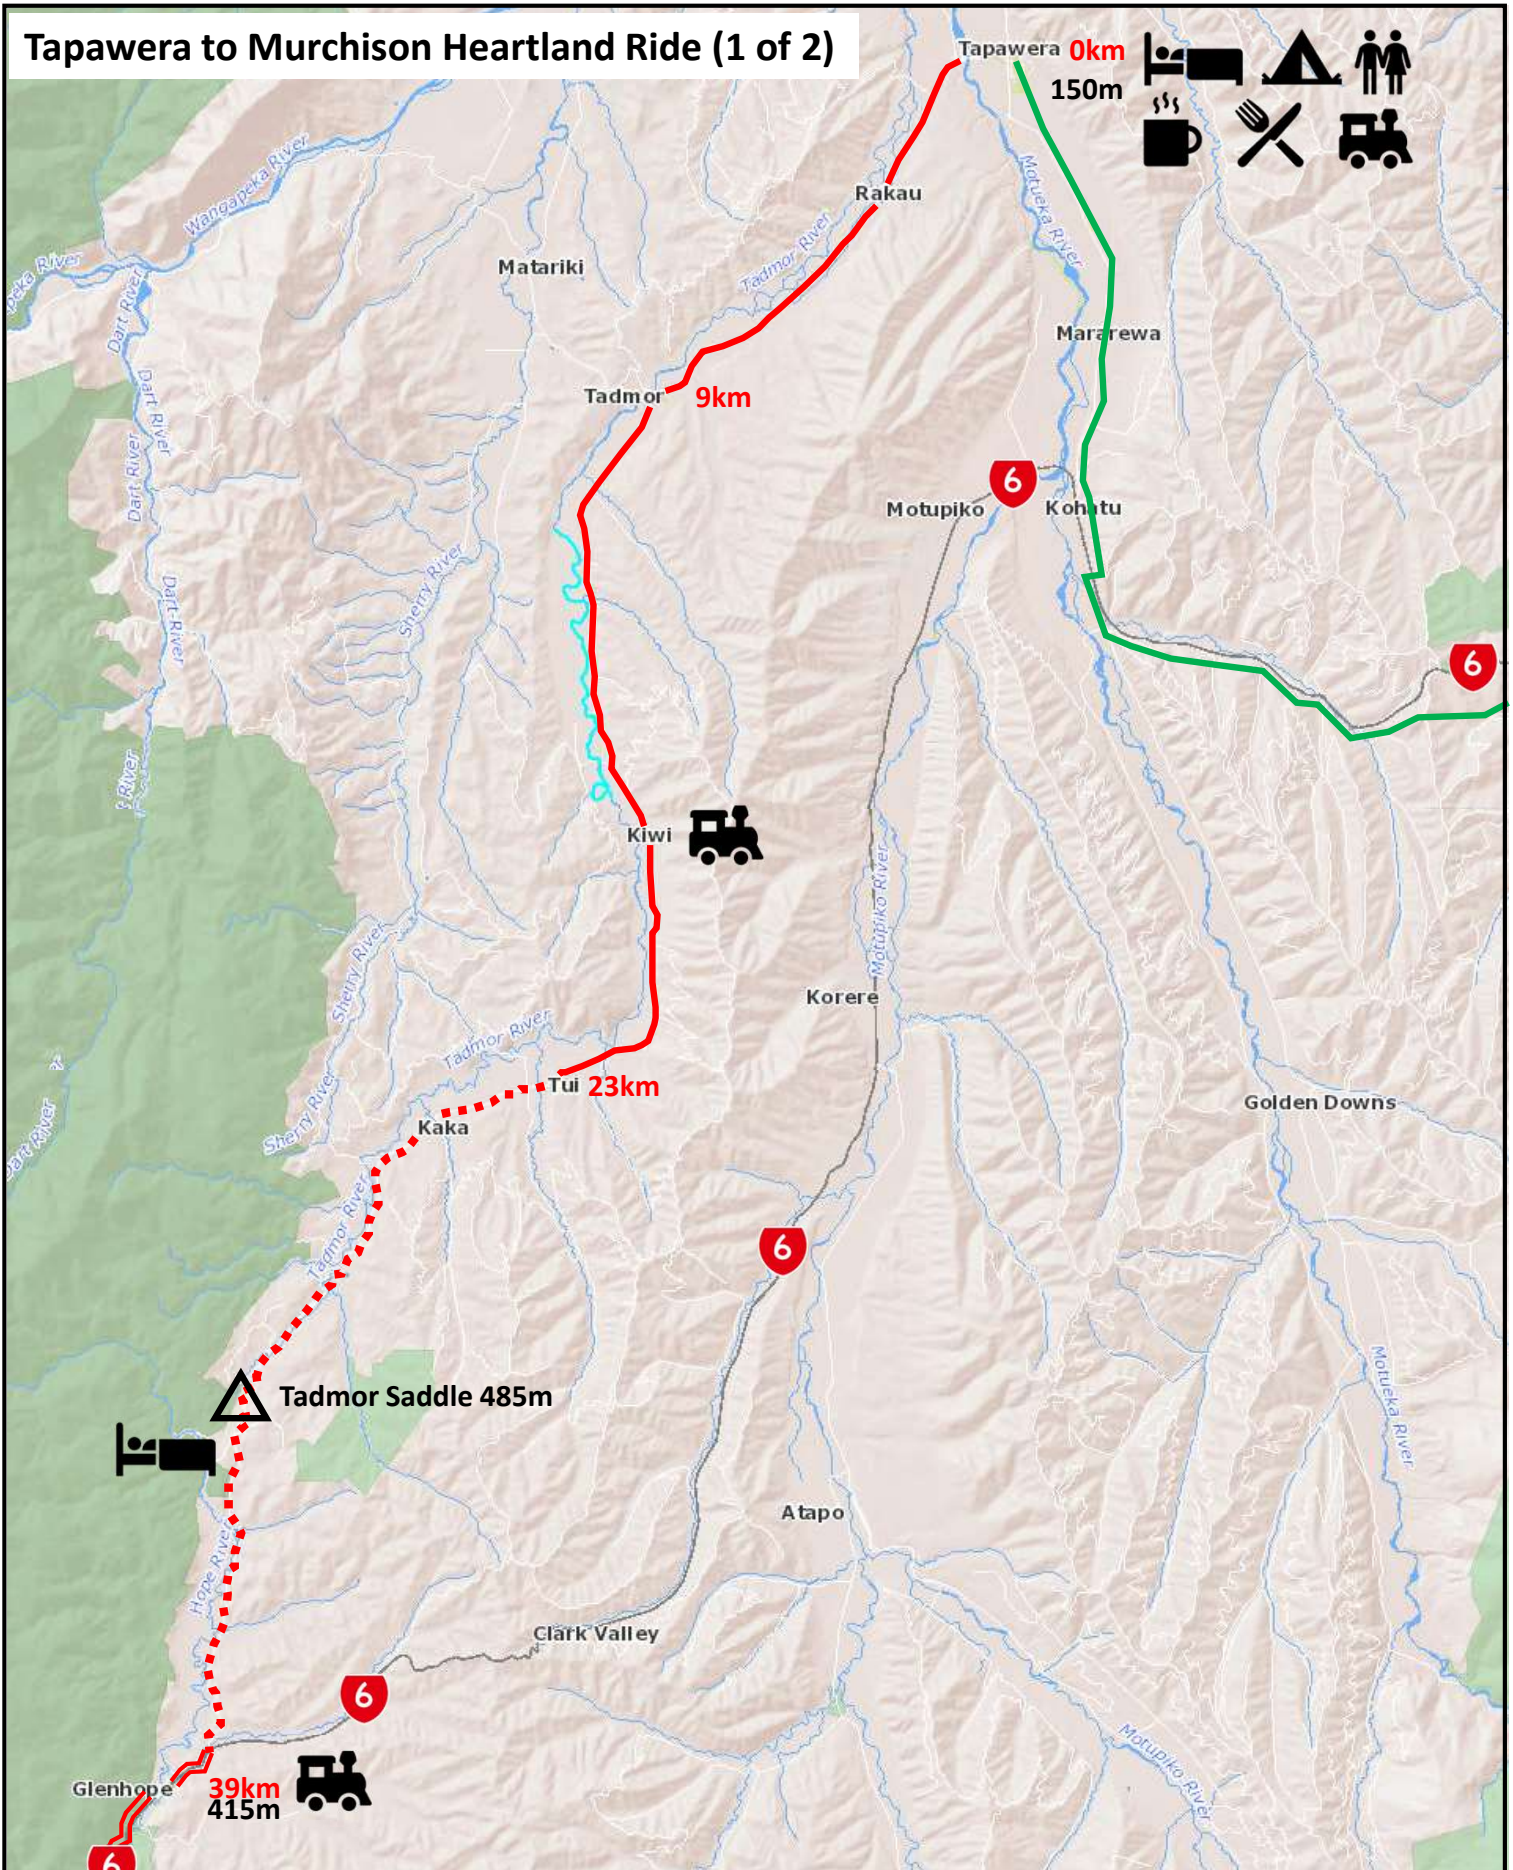

# Tapawera to Murchison Heartland Ride (1 of 2)

-  Motel/Hotel/B&B
-  Food/Restaurant
-  Public Toilet
-  Short Walk
-  State Highway 6
-  Cabins/Campsite
-  Coffee/Café
-  Historic Railway Site
-  High Point (m)
-  Sealed Road
-  Gravel Road
-  Great Taste Trail

# Tapawera to Murchison Heartland Ride (2 of 2)

- |  |                 |  |                 |  |                       |  |                |  |               |
|--|-----------------|--|-----------------|--|-----------------------|--|----------------|--|---------------|
|  | Motel/Hotel/B&B |  | Food/Restaurant |  | Public Toilet         |  | Short Walk     |  | State Highway |
|  | Cabins/Campsite |  | Coffee/Café     |  | Historic Railway Site |  | High Point (m) |  | Sealed Road   |
|  |                 |  |                 |  |                       |  | Gravel Road    |  |               |