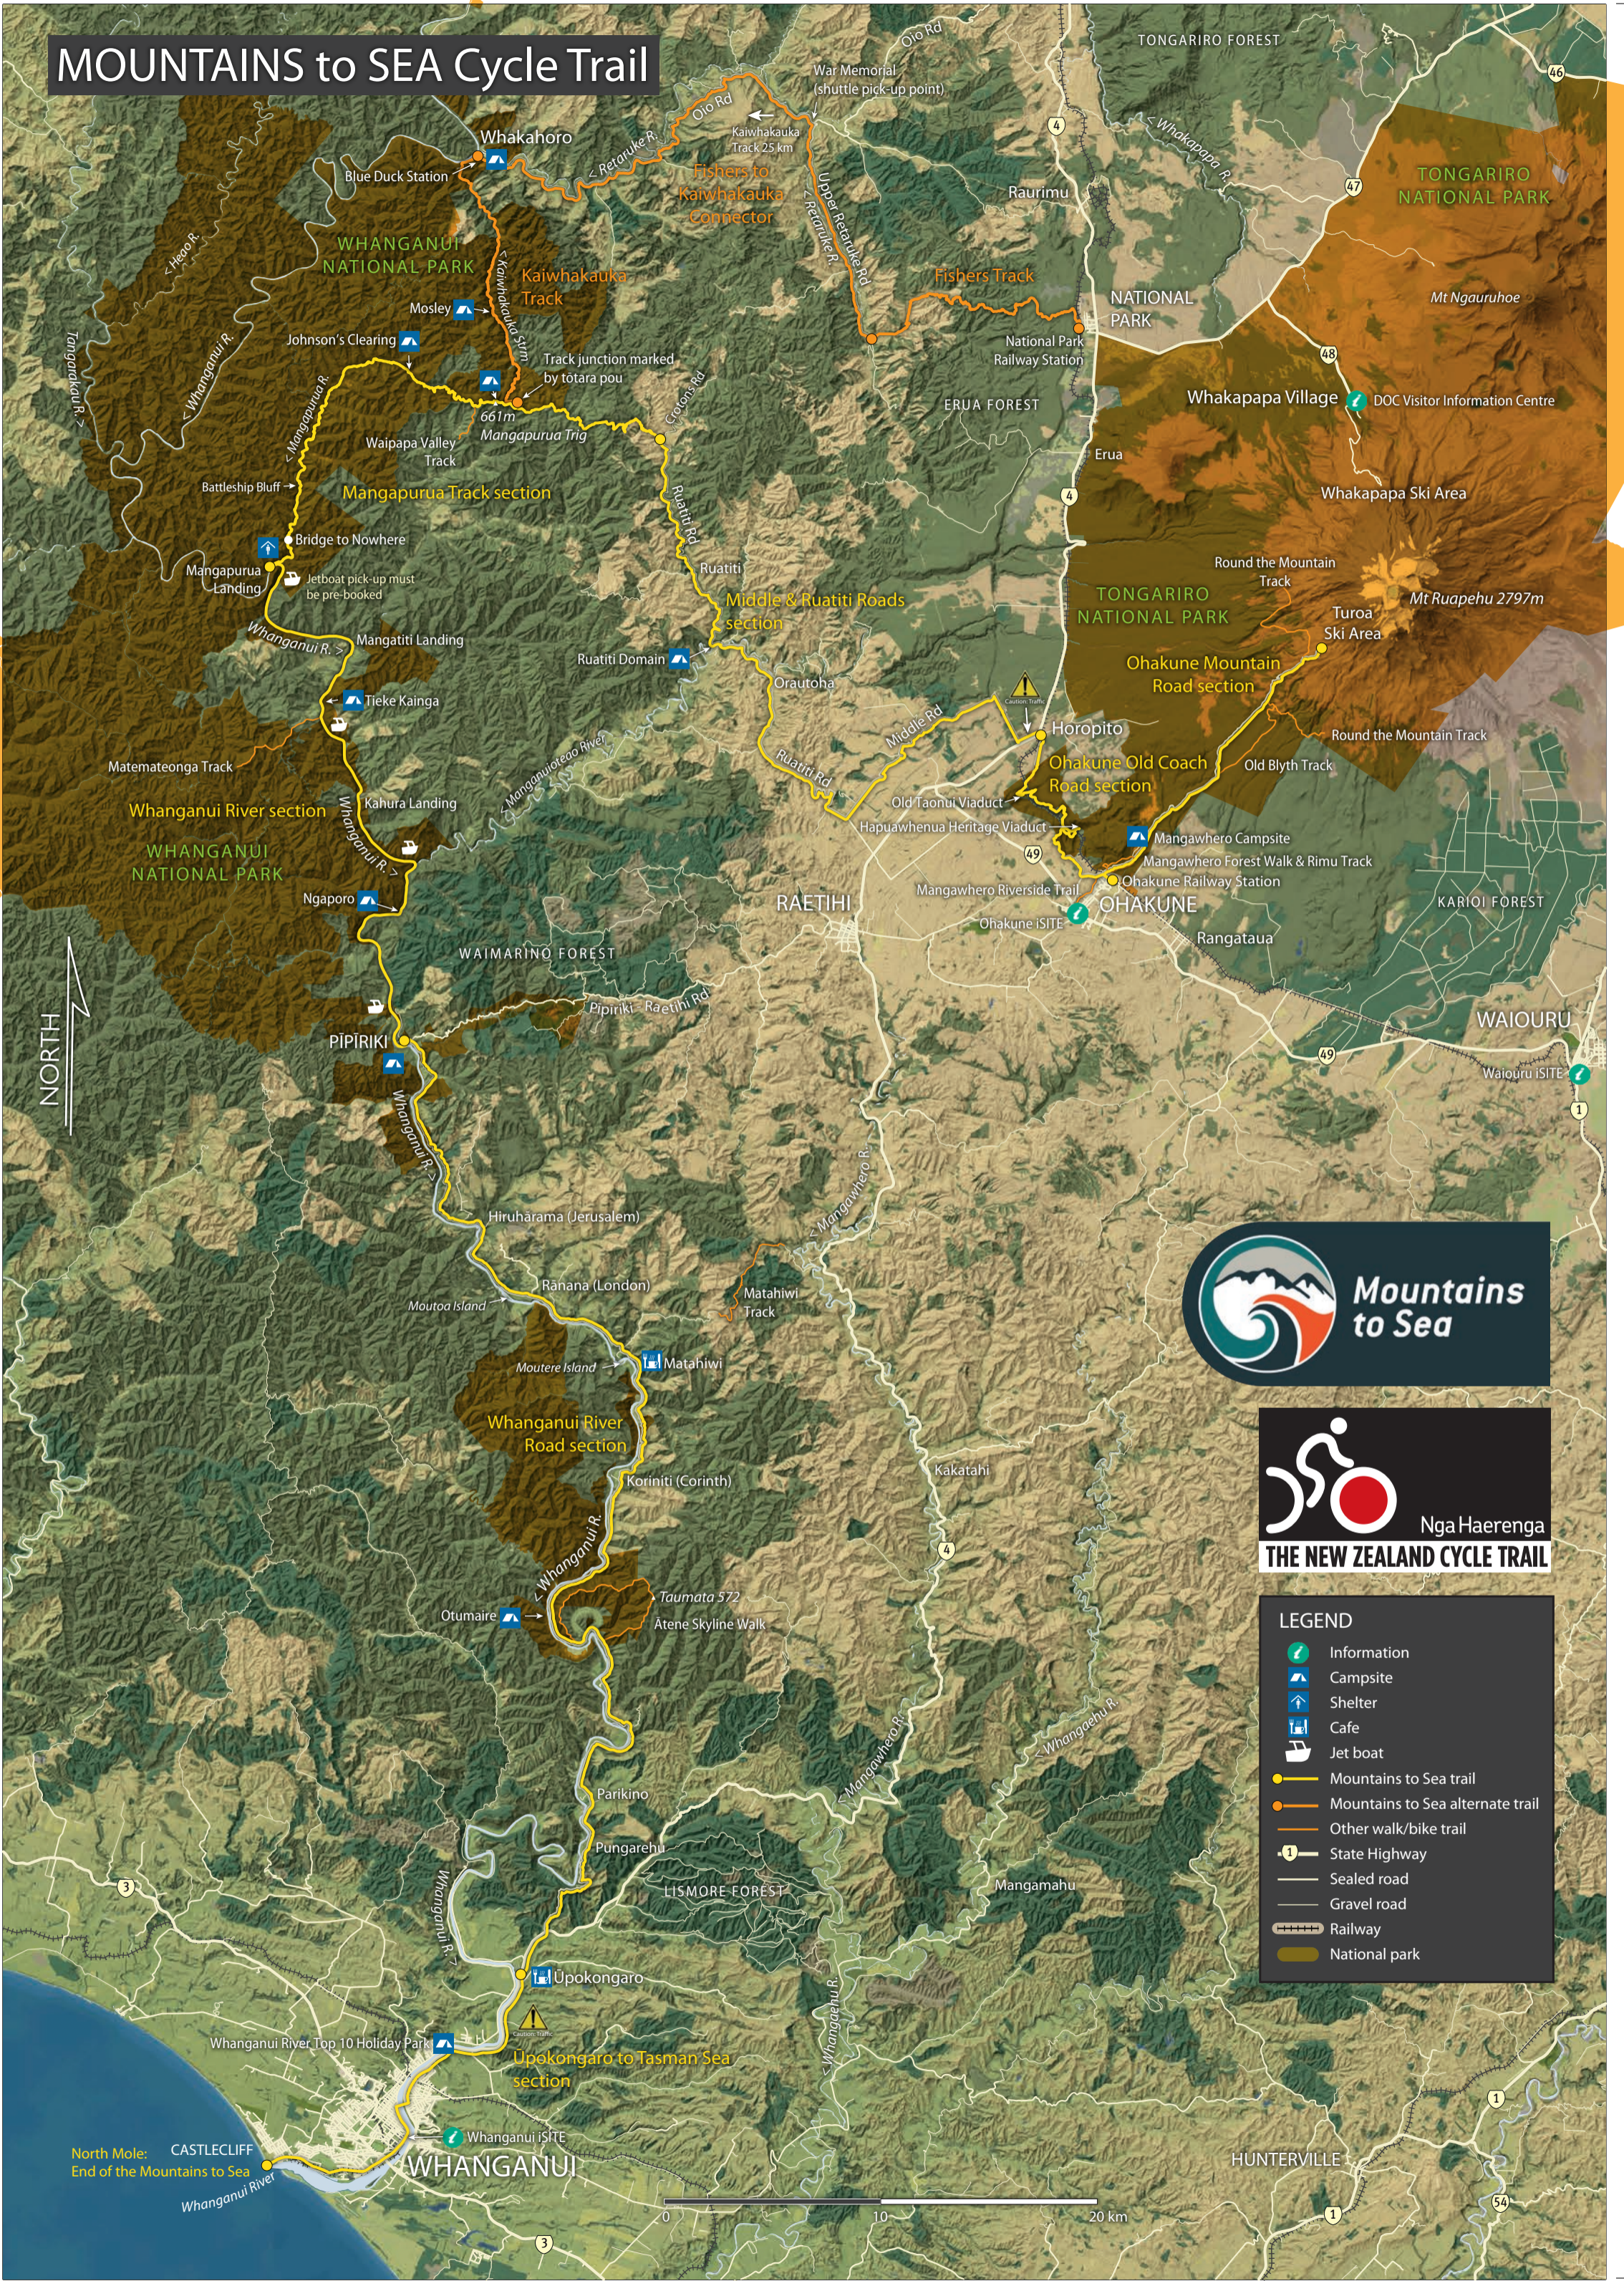

# MOUNTAINS to SEA Cycle Trail

NORTH

**LEGEND**

- Information
- Campsite
- Shelter
- Cafe
- Jet boat
- Mountains to Sea trail
- Mountains to Sea alternate trail
- Other walk/bike trail
- State Highway
- Sealed road
- Gravel road
- Railway
- National park

North Mole: CASTLECLIFF  
End of the Mountains to Sea